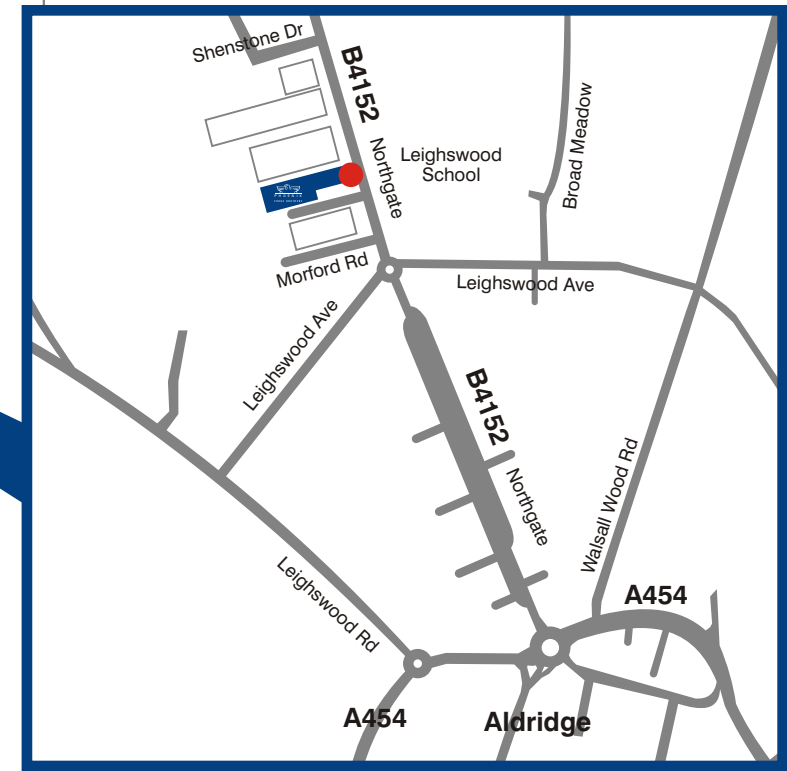

Cooke Brothers Ltd
Northgate
Aldridge
Walsall
West Midlands
WS9 8TL

T. +44 (0)1922 740001
F. +44 (0)1922 740003
E. sales@cookebrothers.co.uk
www.cookebrothers.co.uk

Directions from the M6 Junction 10

Leave the M6 at Junction 10 (signed Walsall & A454).
Join the A454 (Wolverhampton Road), towards Walsall.
Continue through Walsall to the roundabout junction with the A461.
Take the first exit onto the A461 (Lichfield Street).
Continue straight over the next roundabout and remain on the A461 for 3.8 miles until the junction with the B4152.
Turn right onto the B4152 (Salters Road). Continue onto Northgate.
Cooke Brothers is located on the right hand side.

Directions from the M6 Junction 5

Leave the M6 at Junction 5 (signed B'ham (E), Sutton Coldfield & A452).
Join the A452 (Chester Road) and remain on it for 8.3 miles until the junction with the A454.
Turn left onto the A454 (Little Aston Road).
At the roundabout turn right onto Northgate (B4152).
Continue straight over the next roundabout remaining on B4152 (Northgate).
Cooke Brothers is located on the left hand side.

Directions from the M6 Toll Road

Leave the M6 Toll at Junction 6 (Burntwood).
Join the B5011 (Chase Road) following signs for Brownhills.
Remain on the B5011 until the junction with the A452.
Turn left onto the A452 and then turn right onto Lindon Road (B4152).
Remain on the B4152, continuing straight on at the junction with the A461 (Lichfield Road).
Continue onto Northgate (B4152).
Cooke Brothers is located on the right hand side.

WEST MIDLANDS AREA MAP

Cooke Brothers Ltd., Northgate, Aldridge, Walsall, West Midlands, WS9 8TL
 T. +44 (0)1922 740001 F. +44 (0)1922 740003 E. sales@cookebrothers.co.uk
 www.cookebrothers.co.uk

LOCAL AREA MAP