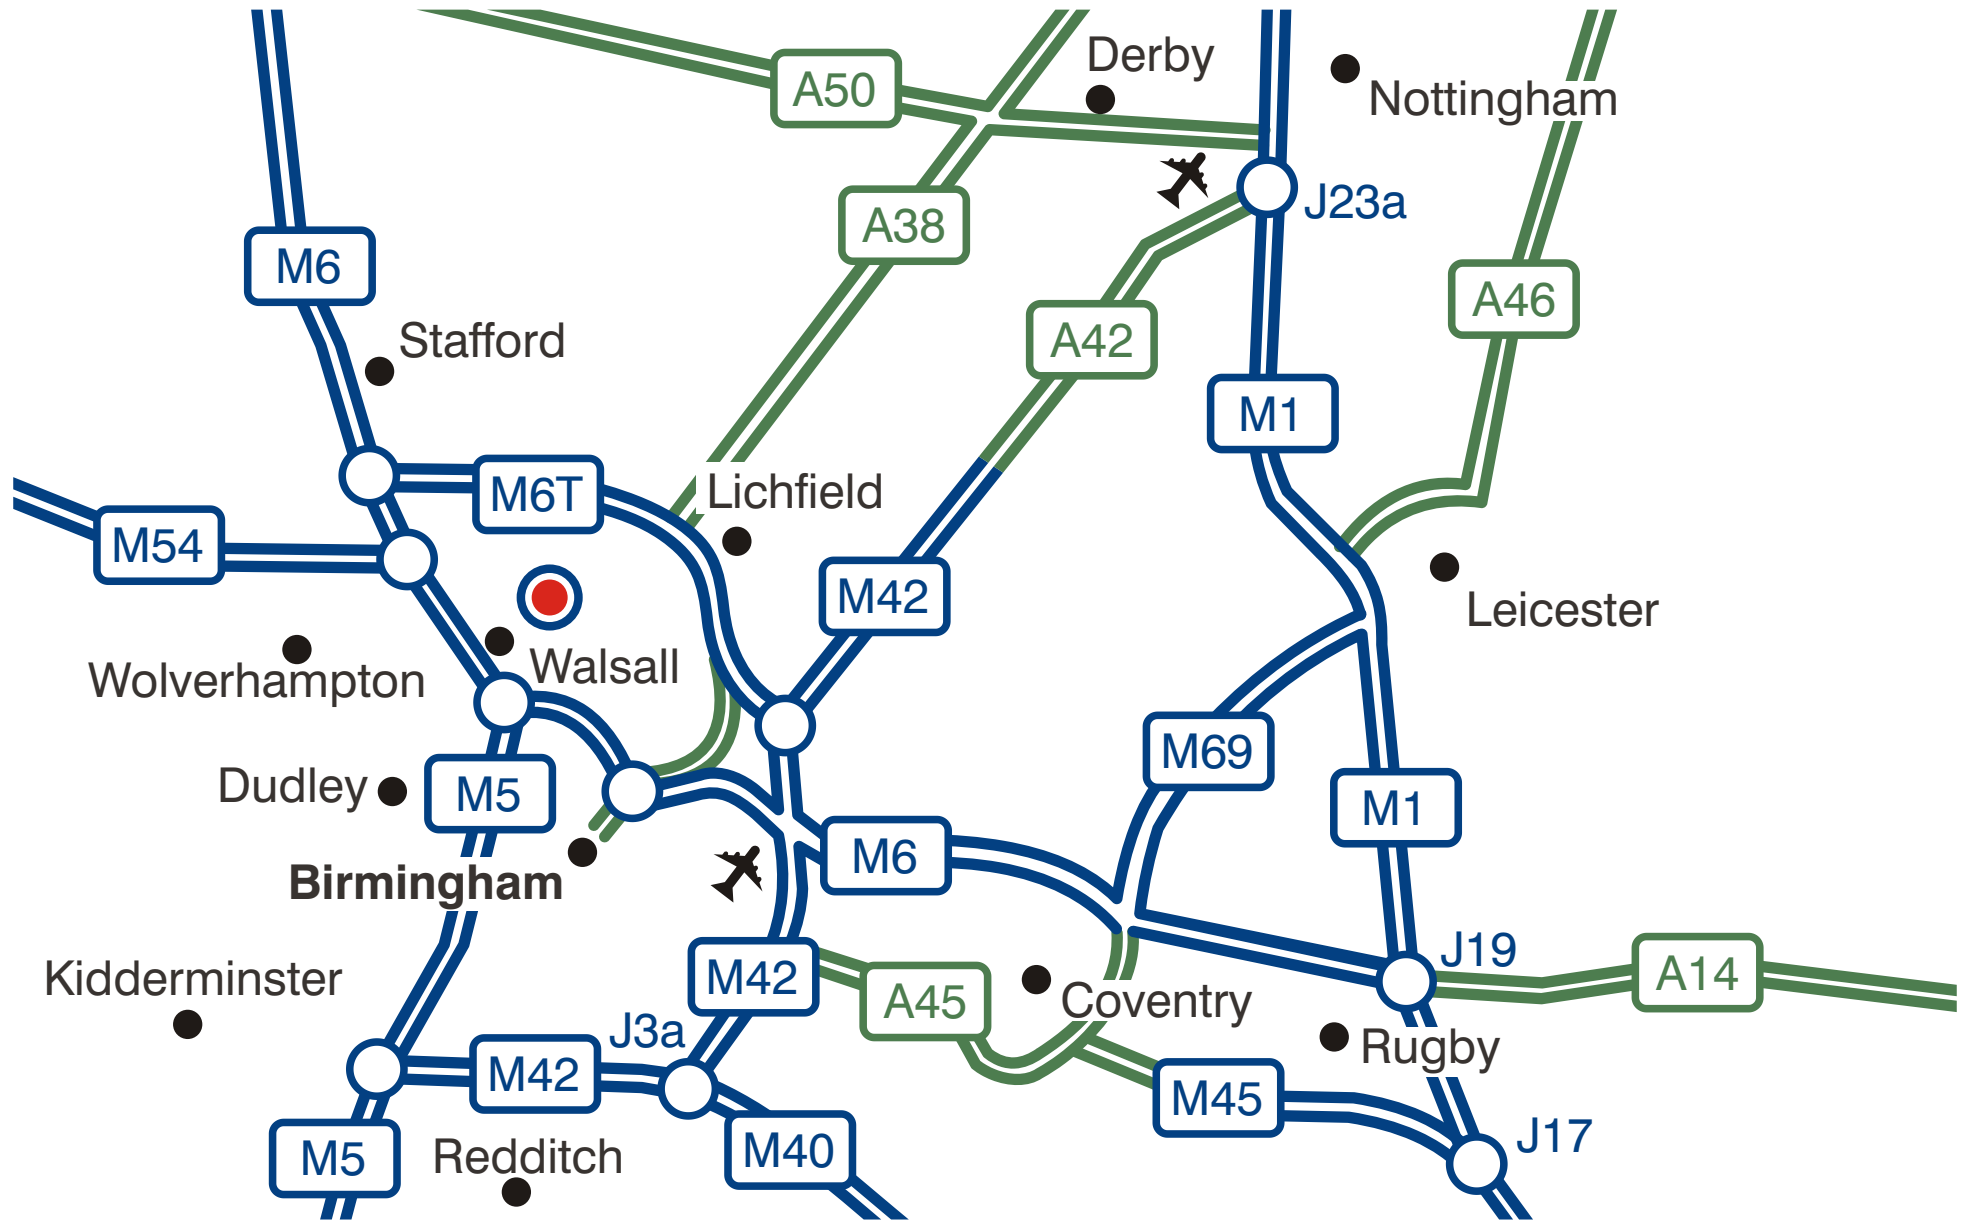

Cooke Brothers Ltd
Northgate
Aldridge
Walsall
West Midlands
WS9 8TL

T. +44 (0)1922 740001
F. +44 (0)1922 740003
E. sales@cookebrothers.co.uk
www.cookebrothers.co.uk

Directions from the M6 Junction 10

Leave the M6 at Junction 10 (signed Walsall & A454).
Join the A454 (Wolverhampton Road), towards Walsall.
Continue through Walsall to the roundabout junction with the A461.
Take the first exit onto the A461 (Lichfield Street).
Continue straight over the next roundabout and remain on the A461 for 3.8 miles until the junction with the B4152.
Turn right onto the B4152 (Salters Road). Continue onto Northgate.
Cooke Brothers is located on the right hand side.

Directions from the M6 Junction 5

Leave the M6 at Junction 5 (signed B'ham (E), Sutton Coldfield & A452).
Join the A452 (Chester Road) and remain on it for 8.3 miles until the junction with the A454.
Turn left onto the A454 (Little Aston Road).
At the roundabout turn right onto Northgate (B4152).
Continue straight over the next roundabout remaining on B4152 (Northgate).
Cooke Brothers is located on the left hand side.

Directions from the M6 Toll Road

Leave the M6 Toll at Junction 6 (Burntwood).
Join the B5011 (Chase Road) following signs for Brownhills.
Remain on the B5011 until the junction with the A452.
Turn left onto the A452 and then turn right onto Lindon Road (B4152).
Remain on the B4152, continuing straight on at the junction with the A461 (Lichfield Road).
Continue onto Northgate (B4152).
Cooke Brothers is located on the right hand side.